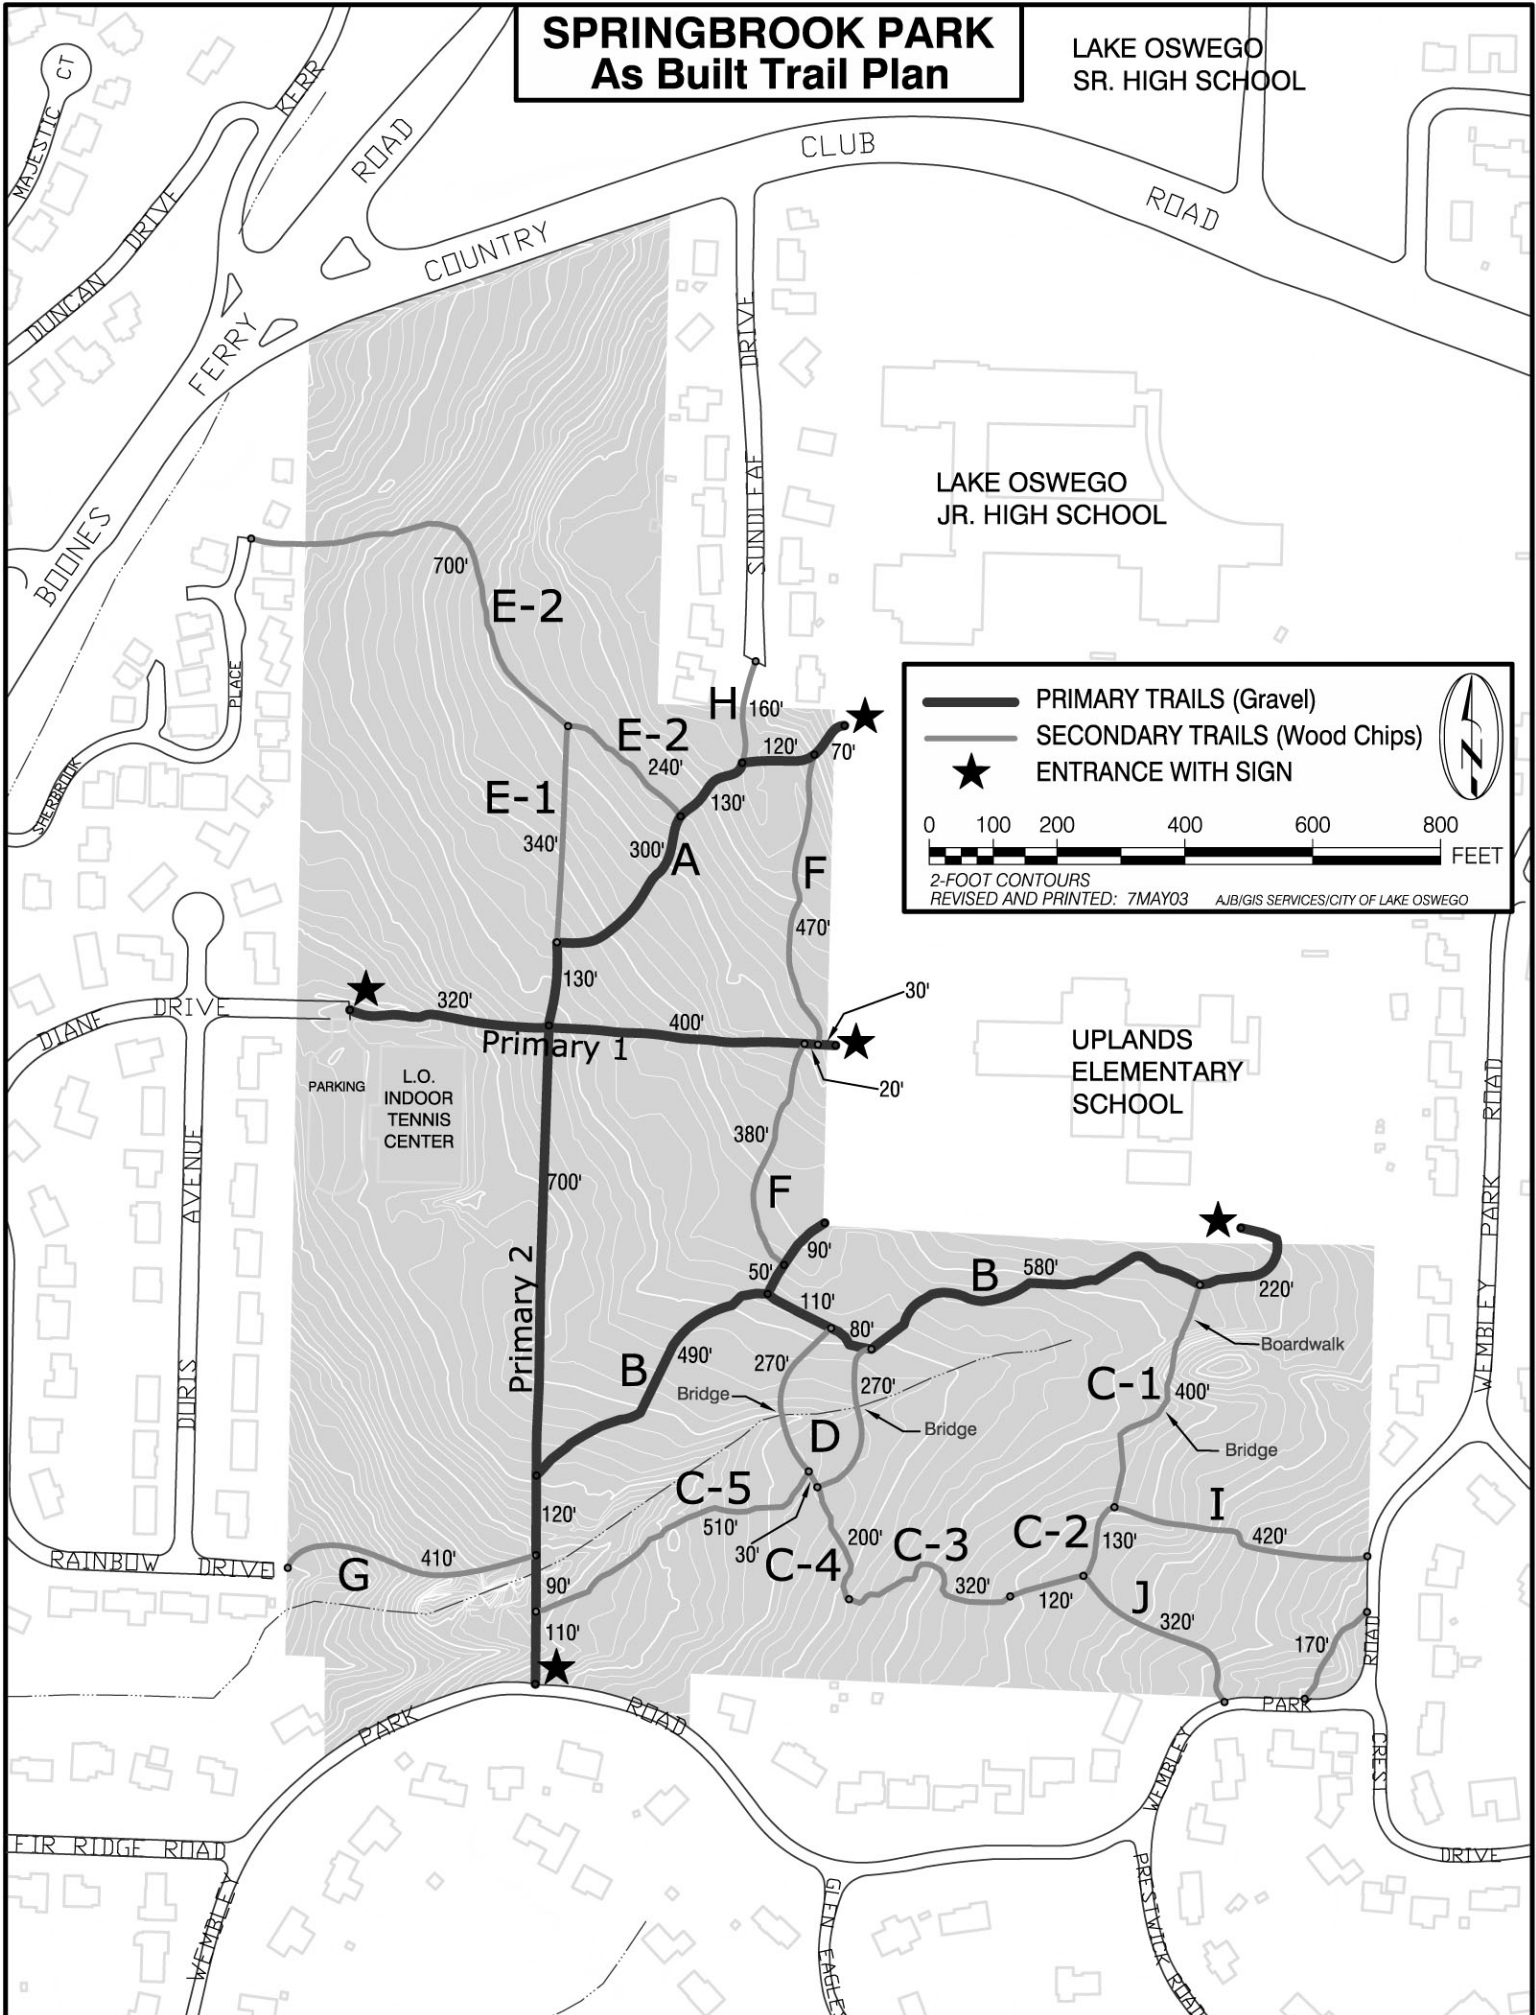

SPRINGBROOK PARK As Built Trail Plan

LAKE OSWEGO
SR. HIGH SCHOOL

	PRIMARY TRAILS (Gravel)
	SECONDARY TRAILS (Wood Chips)
	ENTRANCE WITH SIGN

0 100 200 400 600 800 FEET

2-FOOT CONTOURS
REVISED AND PRINTED: 7MAY03 A/B/GIS SERVICES/CITY OF LAKE OSWEGO